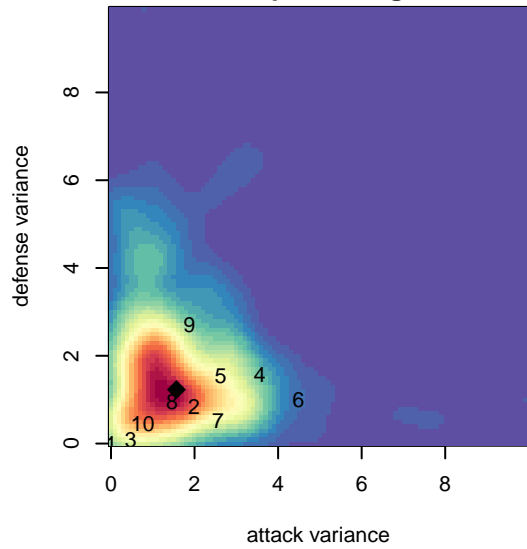

BSC Portland Black B01

Bridlemile SC Portland
 Portland, OR
 B01 total strength=1695
 attack=26.73 defense=18.54
 spr league = PTT Win B01 Premier
 notes= Legends

alt names used:
 BSC OREGON 01B BLACK (OR)
 BSC 01B Black
 BSC 01B Black

Venues played:
 2016 OYS State Cup B01
 2017 Nike Crossfire Challenge Gold Group U17
 2017 PacNW Winter Classic 2001 Showcase P
 2017 PTT Winter B01 Premier

BSC Portland Black B01
 Dots are actual minus expected GF (blue circles) and GA (red triangles).
 Blue line is smoothed change in attack strength. Red is smoothed change in defense strength.

**attack and defense variance (black dot)
relative to other teams
and top 10 in region**

**attack and defense rating
relative to others at age
and all opponents in last 13 months**

Performance relative to 13 month average