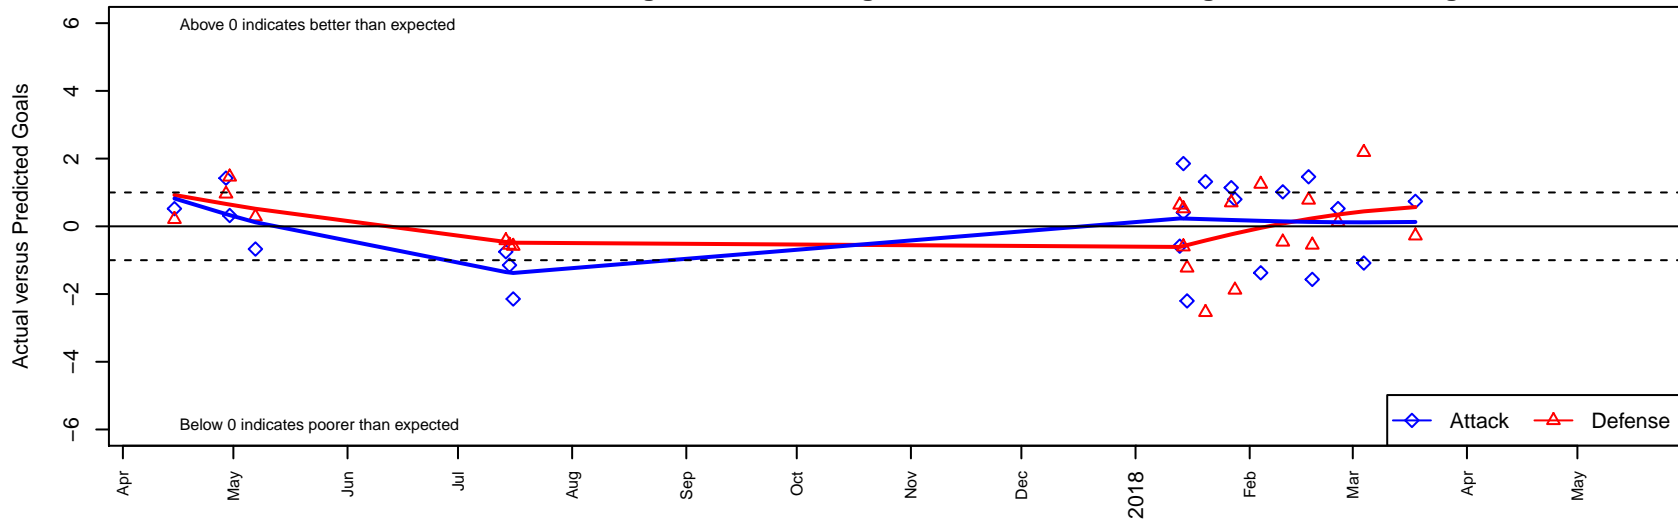

BSC Portland Black B01

Bridlemile SC Portland
 Portland, OR
 B01 total strength=1695
 attack=26.73 defense=18.54
 spr league = PTT Win B01 Premier
 notes= Legends

alt names used:
 BSC OREGON 01B BLACK (OR)
 BSC 01B Black
 BSC 01B Black

Venues played:
 2016 OYS State Cup B01
 2017 Nike Crossfire Challenge Gold Group U17
 2017 PacNW Winter Classic 2001 Showcase P
 2017 PTT Winter B01 Premier

BSC Portland Black B01
 Dots are actual minus expected GF (blue circles) and GA (red triangles).
 Blue line is smoothed change in attack strength. Red is smoothed change in defense strength.

**attack and defense variance (black dot)
relative to other teams
and top 10 in region**

**attack and defense rating
relative to others at age
and all opponents in last 13 months**

Performance relative to 13 month average